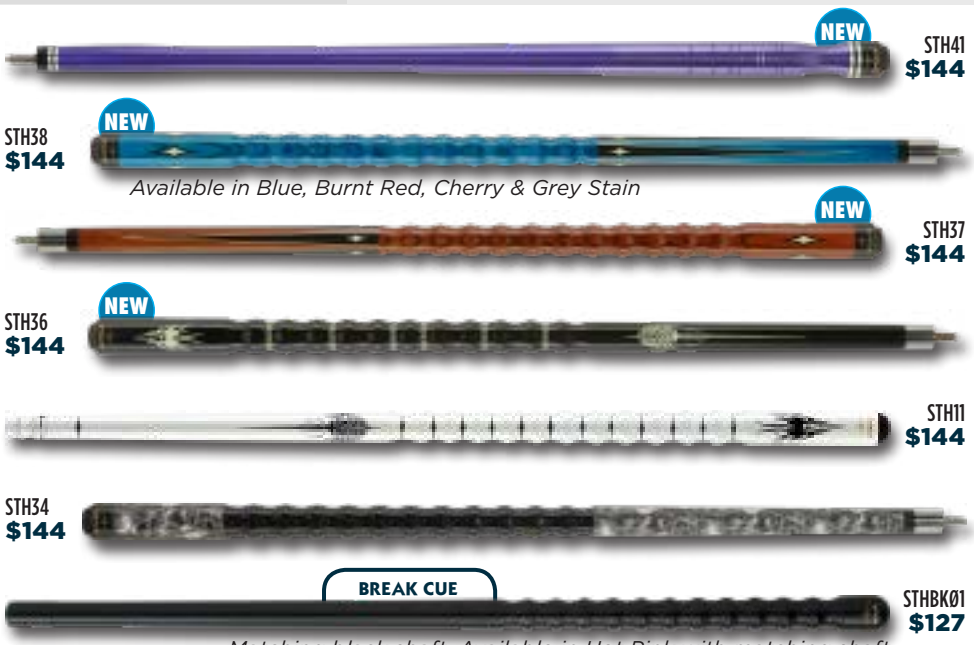

CX52 **\$1276**

CX51 **\$1196**

CX80 **\$860**

CX02 **\$760**

CX86 **\$748**

CX33 **\$636**

CX01 **\$624**

STEALTH

Specifications:

Patented Dooley Handle -
5/16x18 Joint -
Joint Protectors Included -

You may have seen a Stealth cue at the bar and thought, "What's up with that handle?" Well, it's called the Dooley Handle and it is fantastic! The inventor designed it to help his daughter learn to shoot and it's also great for people who tend to grip too hard during shots.