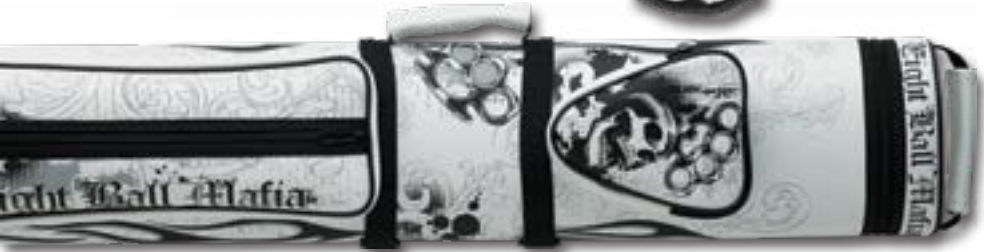

EBMC35E
3 Butts &
5 Shafts
$133

EBMC22F
2 Butts &
2 Shafts
$108